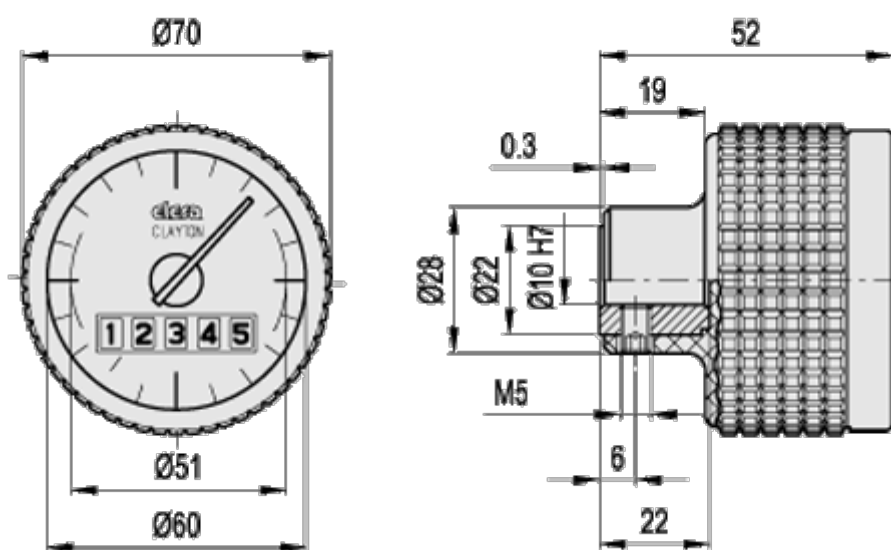

Data Sheet

Article number: 2307058402
Description: E+G Gravity indicator
MBT.70-GW12-0000.5-S

Measures

Indicator accuracy = 0,01